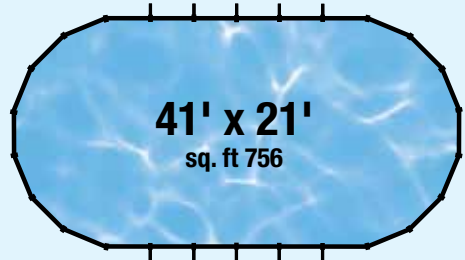

A Size for Any Backyard

ROUND POOLS/48" WALL HEIGHT

Pool Size	Gal. Cap.	Expanded Gal. Cap.
8'	1,355	1,550
12'	3,100	3,550
16'	5,435	6,850
18'	6,700	8,800
21'	9,165	12,015
24'	12,160	16,475
28'	16,550	22,560

ROUND POOLS/52" WALL HEIGHT

Pool Size	Gal. Cap.	Expanded Gal. Cap.
8'	1,468	1,663
12'	3,360	3,810
16'	5,890	7,305
18'	7,260	9,360
21'	9,930	12,780
24'	13,175	17,490
28'	17,923	23,933
32'	23,000	30,754

A Size for Any Backyard

By Special Order Only: These two pools sizes will be available only in Palm Shore, Sapphire, Autumn Breeze, and Desert Spring as special orders. Ask your Rep for details.

OVAL POOLS/48" WALL HEIGHT

Pool Size	Gal. Cap.	Expanded Gal. Cap.
20' x 12'	5,655	6,170
24' x 12'	6,935	7,740
28' x 12'	8,215	9,320
32' x 12'	9,495	10,900
24' x 16'	8,845	10,410
28' x 16'	10,290	12,665
32' x 16'	12,250	14,625
34' x 18'	14,300	19,340
38' x 18'	16,200	21,240
41' x 21'	20,325	26,215
40' x 16'	15,660	19,380
44' x 12'	13,700	16,078

OVAL POOLS/52" WALL HEIGHT

Pool Size	Gal. Cap.	Expanded Gal. Cap.
20' x 12'	6,124	6,639
24' x 12'	7,513	8,318
28' x 12'	8,750	9,855
32' x 12'	10,255	11,660
24' x 16'	9,582	11,147
28' x 16'	11,144	13,519
32' x 16'	13,270	15,645
34' x 18'	15,487	20,527
38' x 18'	17,545	22,585
41' x 21'	22,012	27,902
40' x 16'	16,960	20,680
44' x 12'	14,837	17,215