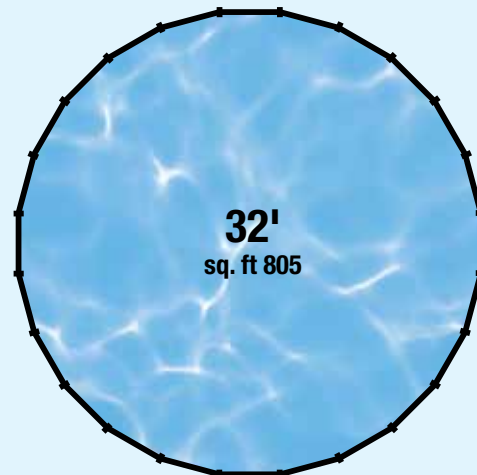

A Size for Any Backyard

ROUND POOLS/48" WALL HEIGHT

Pool Size	Gal. Cap.	Expanded Gal. Cap.
8'	1,355	1,550
12'	3,100	3,550
16'	5,435	6,850
18'	6,700	8,800
21'	9,165	12,015
24'	12,160	16,475
28'	16,550	22,560

ROUND POOLS/52" WALL HEIGHT

Pool Size	Gal. Cap.	Expanded Gal. Cap.
8'	1,468	1,663
12'	3,360	3,810
16'	5,890	7,305
18'	7,260	9,360
21'	9,930	12,780
24'	13,175	17,490
28'	17,923	23,933
32'	23,000	30,754

A Size for Any Backyard

By Special Order Only: These two pools sizes will be available only in Palm Shore, Sapphire, Autumn Breeze, and Desert Spring as special orders. Ask your Rep for details.

OVAL POOLS/48" WALL HEIGHT

Pool Size	Gal. Cap.	Expanded Gal. Cap.
20' x 12'	5,655	6,170
24' x 12'	6,935	7,740
28' x 12'	8,215	9,320
32' x 12'	9,495	10,900
24' x 16'	8,845	10,410
28' x 16'	10,290	12,665
32' x 16'	12,250	14,625
34' x 18'	14,300	19,340
38' x 18'	16,200	21,240
41' x 21'	20,325	26,215
40' x 16'	15,660	19,380
44' x 12'	13,700	16,078

OVAL POOLS/52" WALL HEIGHT

Pool Size	Gal. Cap.	Expanded Gal. Cap.
20' x 12'	6,124	6,639
24' x 12'	7,513	8,318
28' x 12'	8,750	9,855
32' x 12'	10,255	11,660
24' x 16'	9,582	11,147
28' x 16'	11,144	13,519
32' x 16'	13,270	15,645
34' x 18'	15,487	20,527
38' x 18'	17,545	22,585
41' x 21'	22,012	27,902
40' x 16'	16,960	20,680
44' x 12'	14,837	17,215