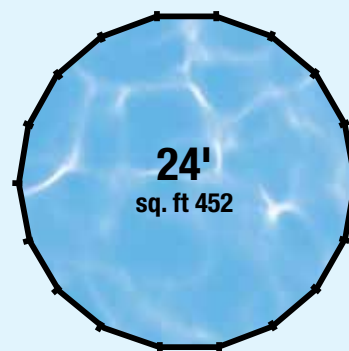

A Size for Any Backyard

ROUND POOLS/48" WALL HEIGHT

Pool Size	Gal. Cap.	Expanded Gal. Cap.
8'	1,355	1,550
12'	3,100	3,550
16'	5,435	6,850
18'	6,700	8,800
21'	9,165	12,015
24'	12,160	16,475
28'	16,550	22,560

ROUND POOLS/52" WALL HEIGHT

Pool Size	Gal. Cap.	Expanded Gal. Cap.
8'	1,468	1,663
12'	3,360	3,810
16'	5,890	7,305
18'	7,260	9,360
21'	9,930	12,780
24'	13,175	17,490
28'	17,923	23,933
32'	23,000	30,754

A Size for Any Backyard

By Special Order Only: These two pools sizes will be available only in Palm Shore, Sapphire, Autumn Breeze, and Desert Spring as special orders. Ask your Rep for details.

OVAL POOLS/48" WALL HEIGHT

Pool Size	Gal. Cap.	Expanded Gal. Cap.
20' x 12'	5,655	6,170
24' x 12'	6,935	7,740
28' x 12'	8,215	9,320
32' x 12'	9,495	10,900
24' x 16'	8,845	10,410
28' x 16'	10,290	12,665
32' x 16'	12,250	14,625
34' x 18'	14,300	19,340
38' x 18'	16,200	21,240
41' x 21'	20,325	26,215
40' x 16'	15,660	19,380
44' x 12'	13,700	16,078

OVAL POOLS/52" WALL HEIGHT

Pool Size	Gal. Cap.	Expanded Gal. Cap.
20' x 12'	6,124	6,639
24' x 12'	7,513	8,318
28' x 12'	8,750	9,855
32' x 12'	10,255	11,660
24' x 16'	9,582	11,147
28' x 16'	11,144	13,519
32' x 16'	13,270	15,645
34' x 18'	15,487	20,527
38' x 18'	17,545	22,585
41' x 21'	22,012	27,902
40' x 16'	16,960	20,680
44' x 12'	14,837	17,215